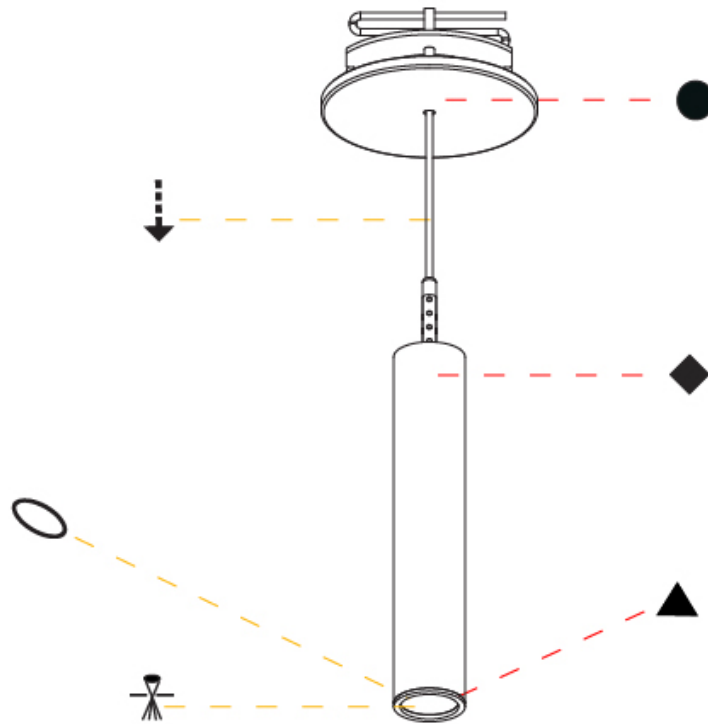

HANGOVER PLUG SHINE MONOPOINT RECESSED CANOPY SUSPENSION

A30842-

PROJECT	_____
TYPE	_____
SPECIFIER	_____
QUANTITY	_____
DATE	_____

A